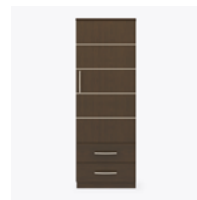

100° self-closing, kitchen-grade Blum® Euro Hinges provide a smooth motion.

Clothes Rod

Standard clothing rod may be attached at ADA height of 48" from the floor.

Aluminum Inlay

This collection is identified by 3/8" brushed aluminum inlays.