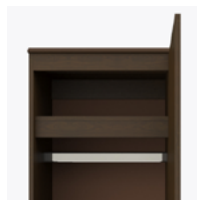

hollywood

Single Wardrobe
No Drawers, 1 Door

hollywood

Single Wardrobe

No Drawers, 1 Door

Defined by clean lines and sparkling 3/8" brushed aluminum inlays, Kwalu's Hollywood collection transports you to the Golden Age of American cinema. This glamorous collection includes a bedside, wardrobe, chest, headboard, footboard and so much more. Completely customizable from fit to finish.

Model: HLWR01R
25W 23.75D 71H

Features

Durable Finish

Kwalu's proprietary finish doesn't have any of the drawbacks of wood. The finish is moisture impervious, easy to clean and maintenance-free.

Door Hinges

100° self-closing, kitchen-grade Blum® Euro Hinges provide a smooth motion.

Clothes Rod

Standard clothing rod may be attached at ADA height of 48" from the floor.

Aluminum Inlay

This collection is identified by 3/8" brushed aluminum inlays.